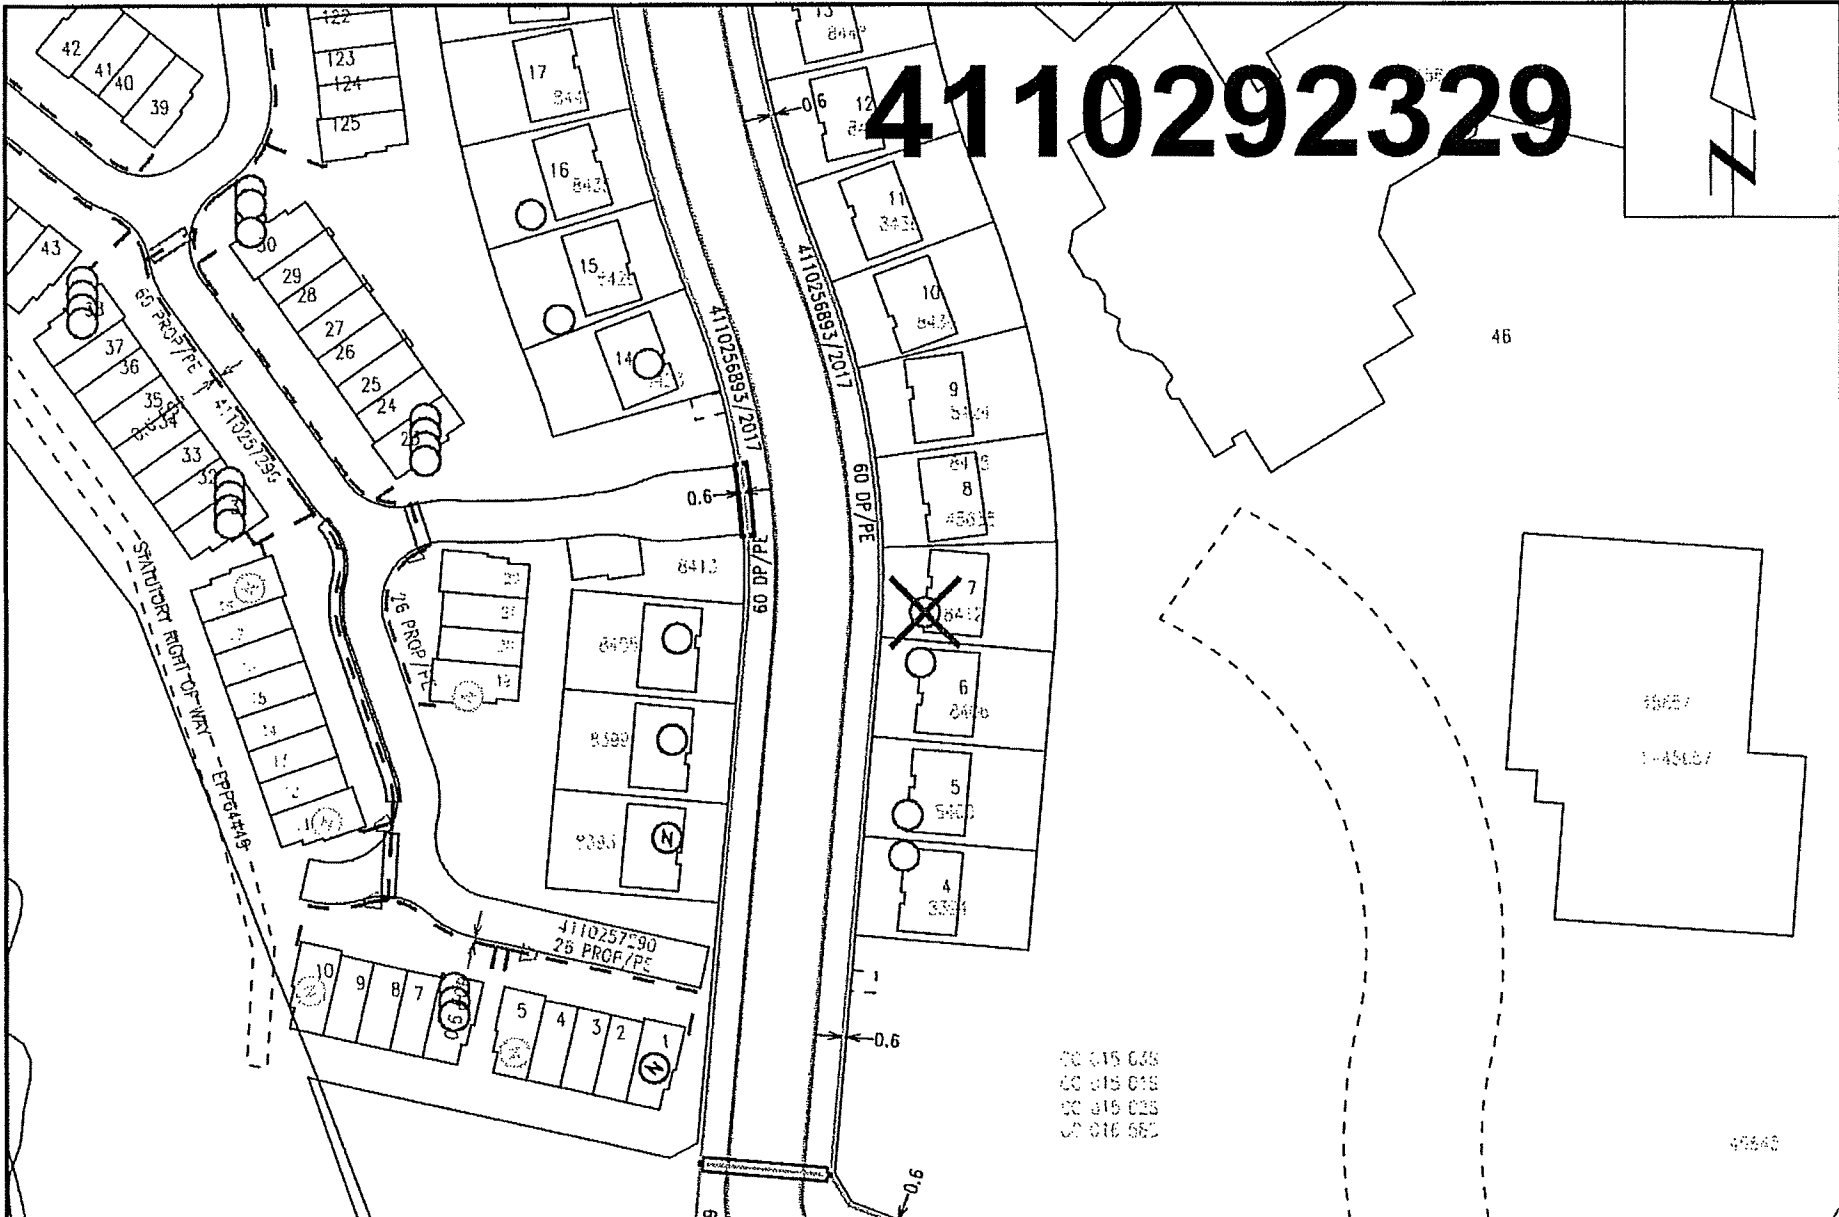

# 4110292329

CC 015 038  
CC 015 018  
CC 015 028  
CC 016 082

92340

**Nearest Intersection: Airport Rd and Midtown Way.**  
Distance from lot to intersection is 94 meters (73 degrees South of West).  
View Scale: 1:1000

**8412 Midtown Way, Chilliwack**  
Order #: 30985953 Prem #: 10084983 City Limits: Chilliwack  
X: 1294637889.00 Y: 468401939.00 2018/03/15